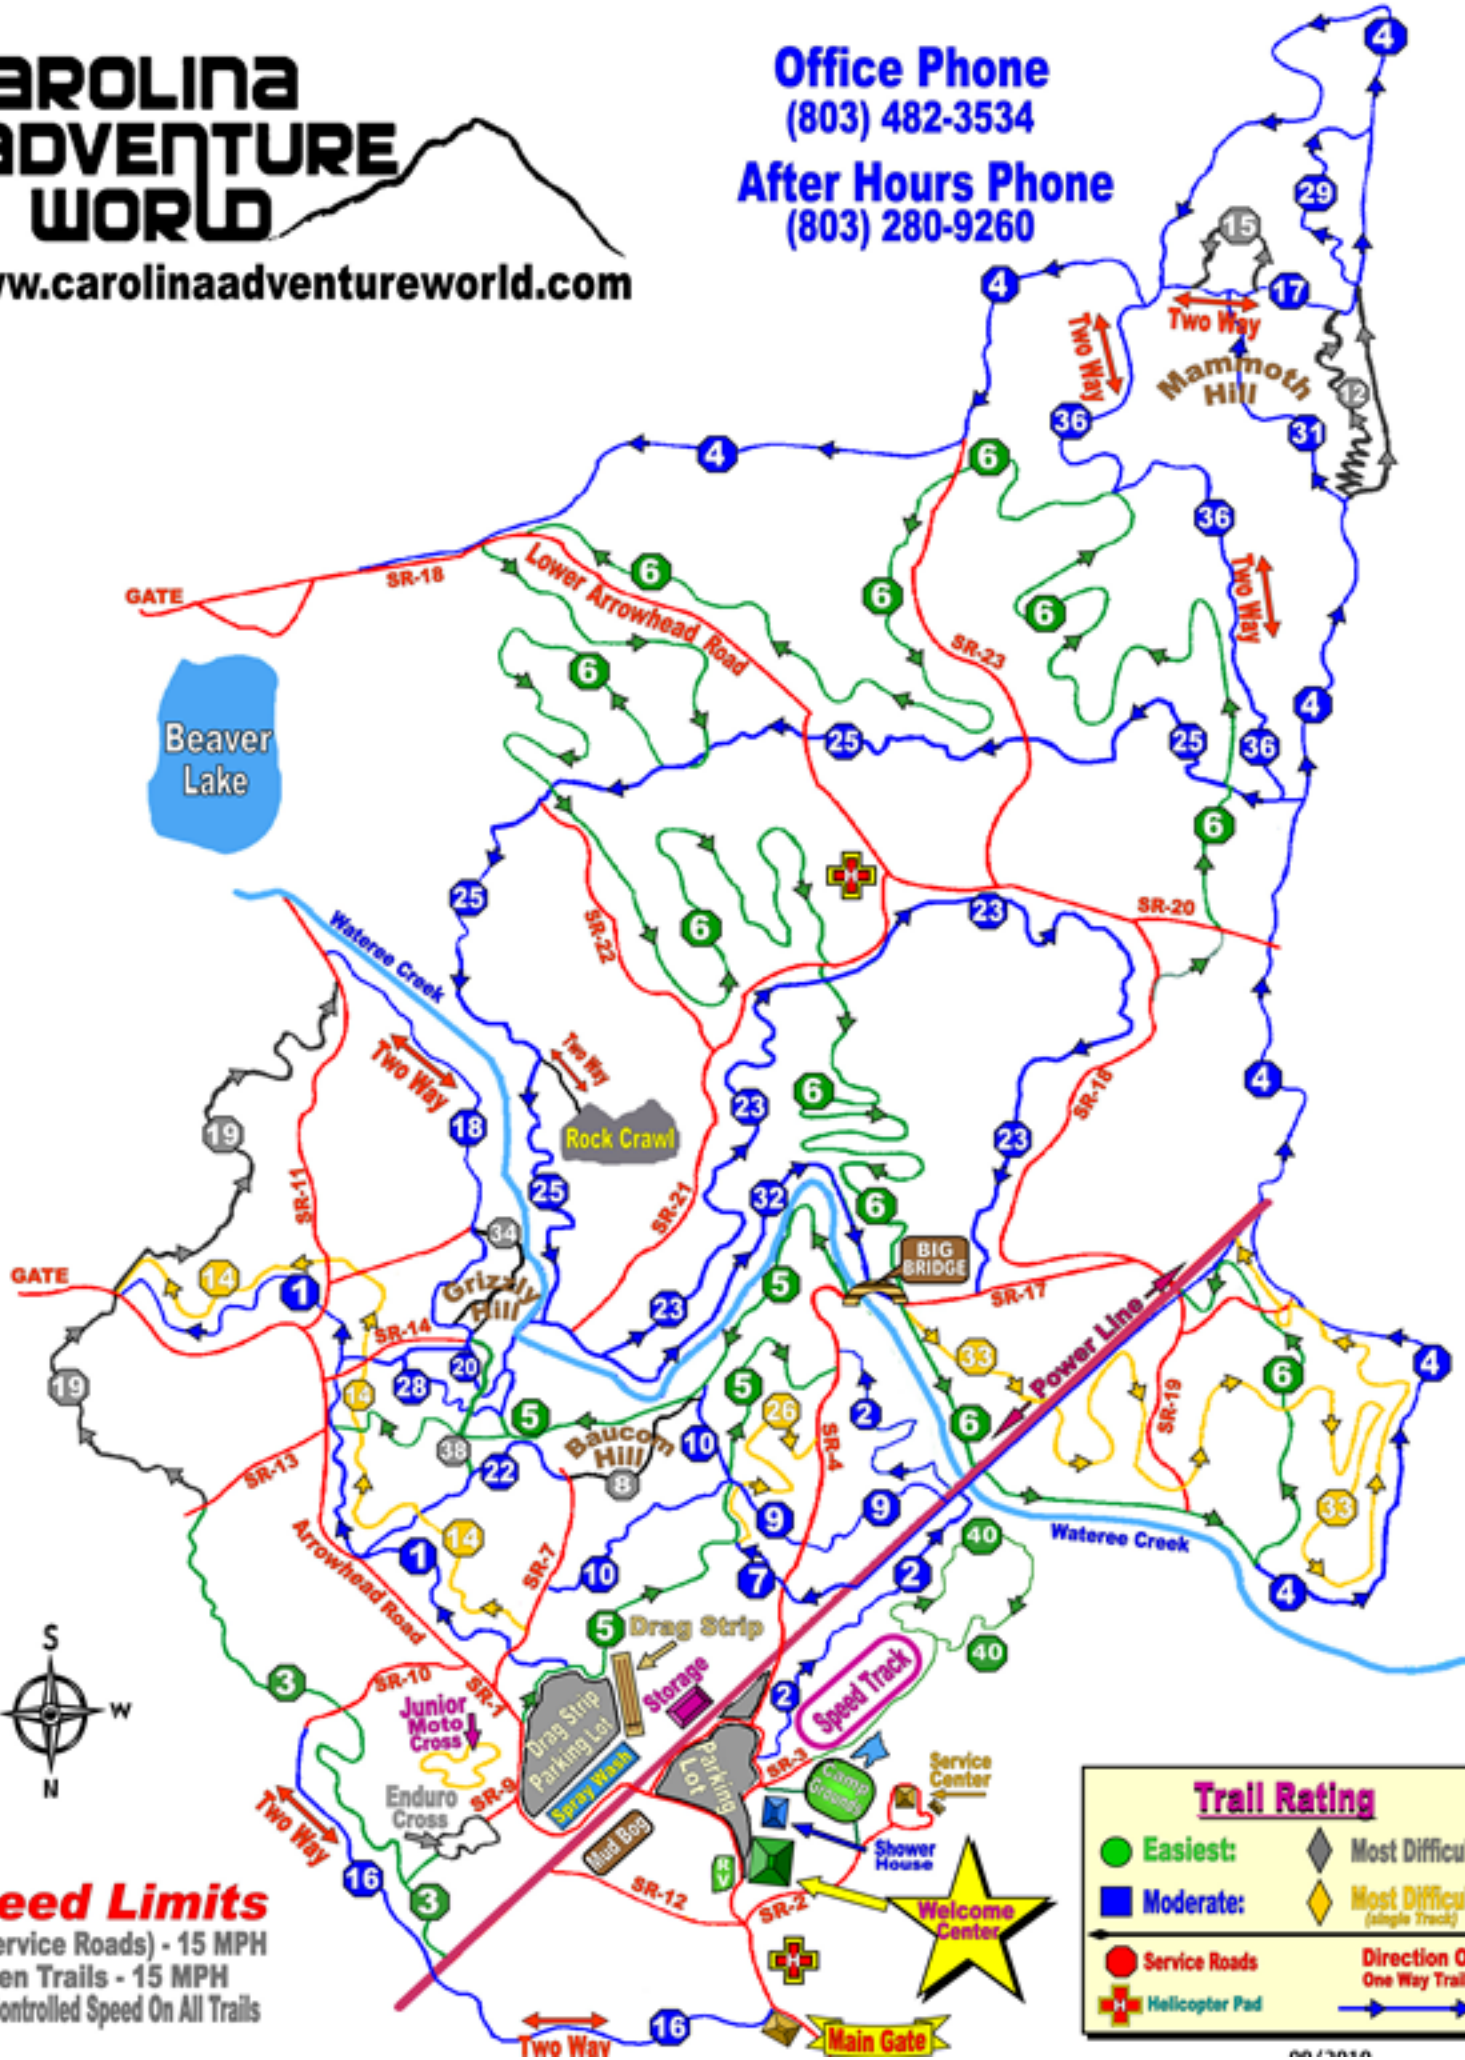

# CAROLINA ADVENTURE WORLD

www.carolinaadventureworld.com

Office Phone  
(803) 482-3534

After Hours Phone  
(803) 280-9260

**Speed Limits**  
 SR (Service Roads) - 15 MPH  
 Green Trails - 15 MPH  
 A Safe Controlled Speed On All Trails

Trail Rating	
<span style="color: green;">●</span> Easiest:	<span style="color: grey;">◆</span> Most Difficult
<span style="color: blue;">■</span> Moderate:	<span style="color: yellow;">◆</span> Most Difficult (single track)
<span style="color: red;">●</span> Service Roads	<span style="color: blue;">→</span> Direction of One Way Trail
<span style="color: red;">+</span> Helicopter Pad	